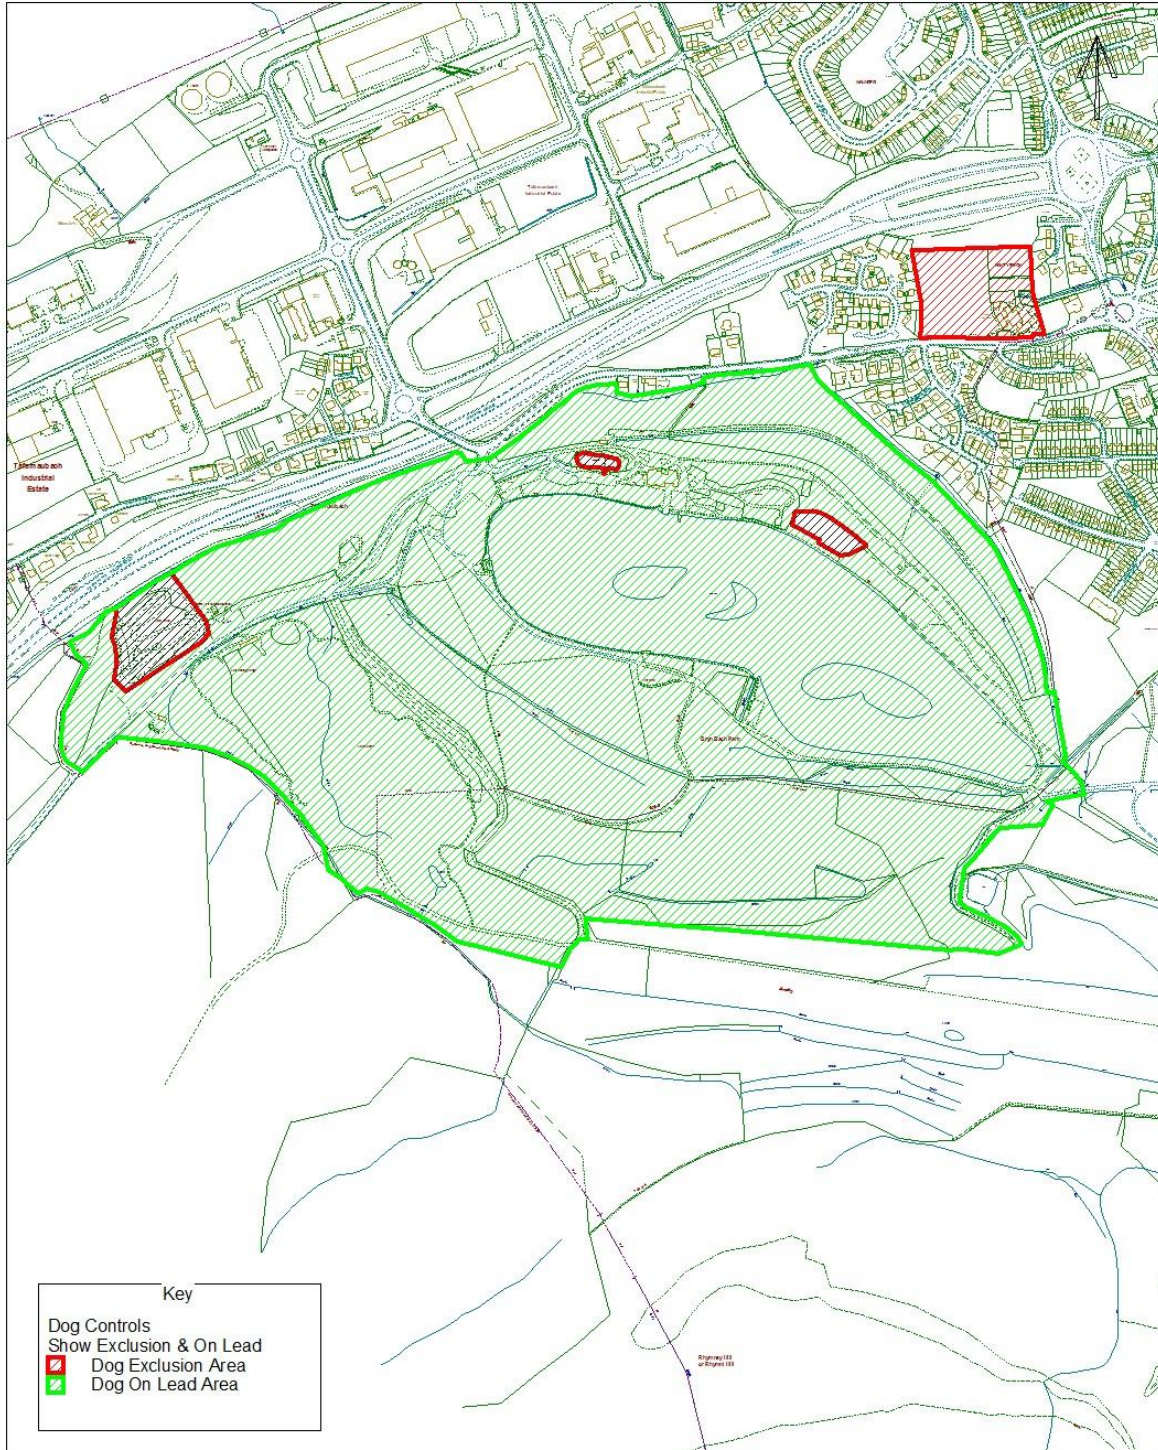

Blaenau Gwent County Borough Council

Dog Controls - Public Space Protection Order

Order Ref. No:	PSPO-DC-105 & PSPO-DC-106		
Site Name:	Bryn Bach Park, Tredegar.		
Easting:	312440	Northing:	209893