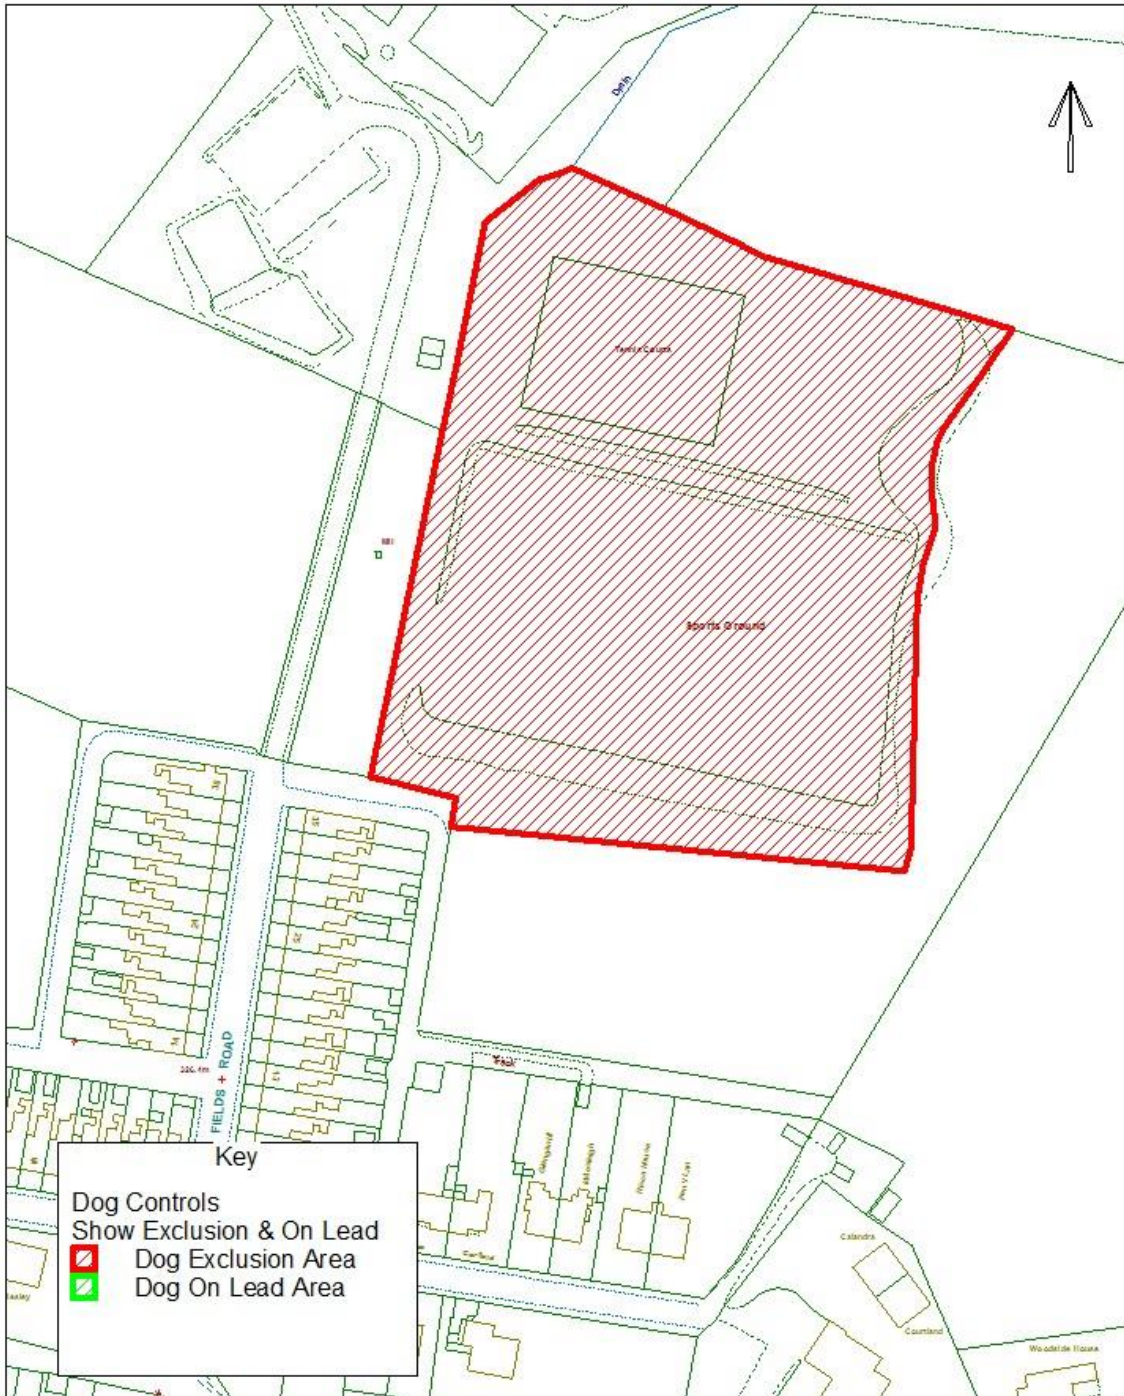

Blaenau Gwent County Borough Council

Dog Controls - Public Space Protection Order

Order Ref. No: PSPO-DC-119

Site Name: Mile Field Playing Field, Georgetown

Easting: 315002 Northing: 208426

Atgynnyddwyd o Fapanr Ordnance Survey osonolion Rhwng Llyda a Mawntal (c) Howffrafr y Gorn. Yn eidd atgynnyddu heb awdurdod yr eidd Howffrafr y Gorn a gall arwain at orpriad neu orpriad sŵn, BGDCB - LA06002L.