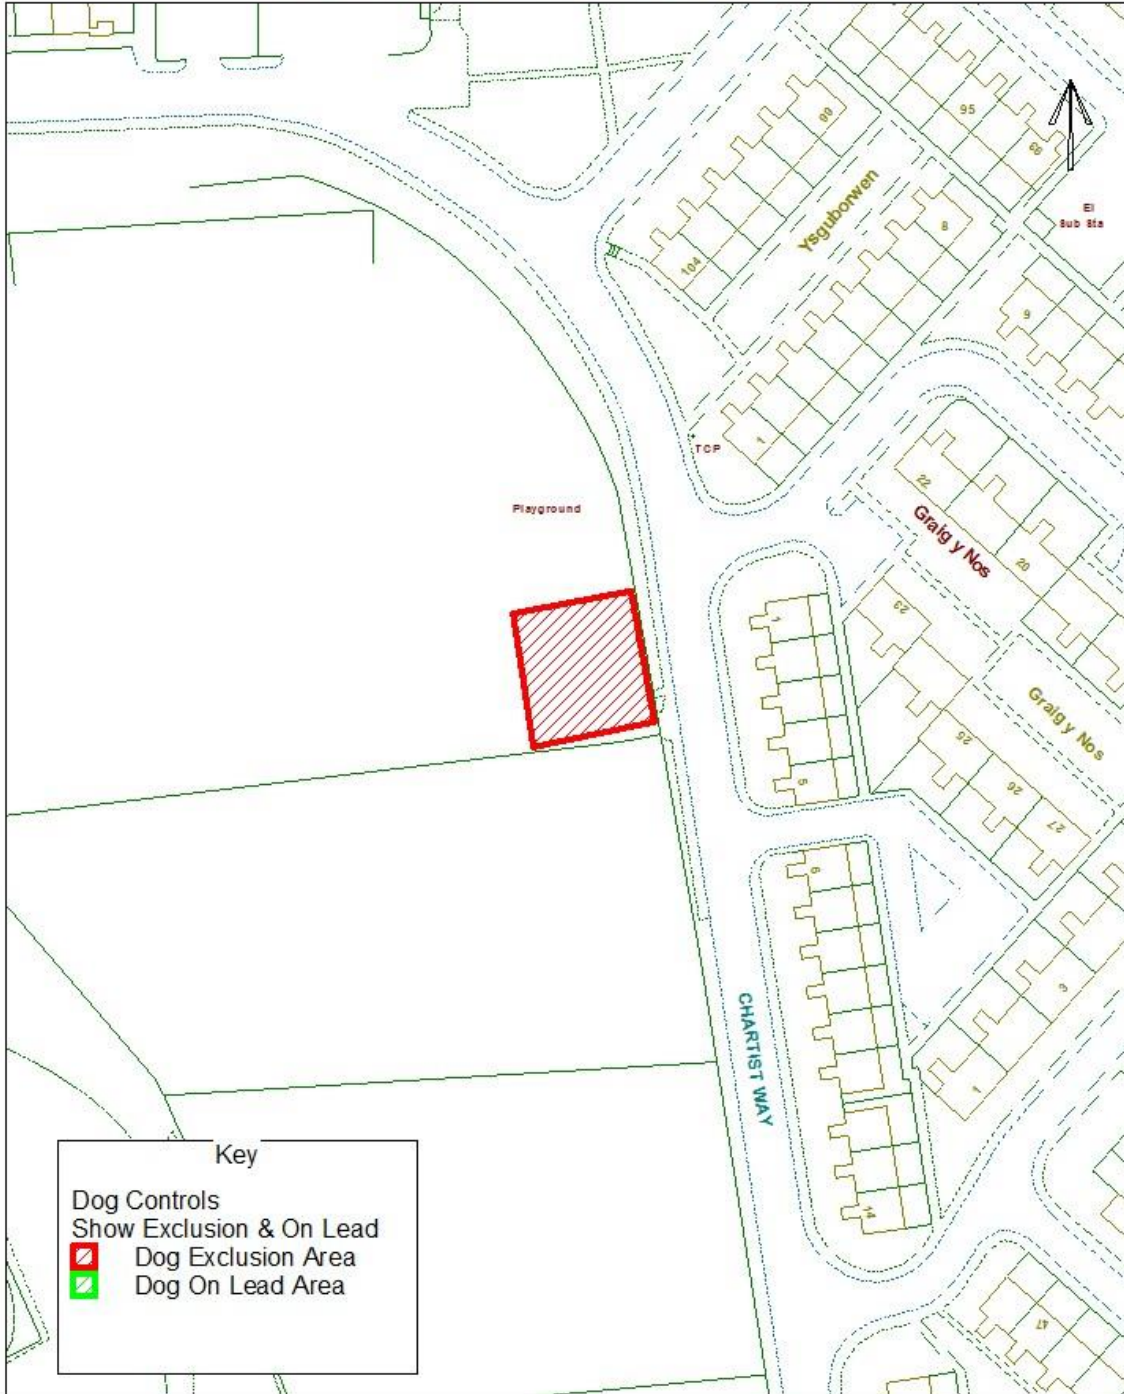

Blaenau Gwent County Borough Council

Dog Controls - Public Space Protection Order

Order Ref. No: PSPO-DC-101

Site Name: Playground at Chartist Way, Sirhowy, Tredegar.

Easting: 314428 Northing: 210227

Reproduced from the Ordnance Survey Mapping with the permission of Her Majesty's Stationary Office (C) Crown Copyright. Unauthorised reproduction infringes Crown Copyright and may lead to prosecution or civil proceedings. BGCCB - LA69902L.

Atgynhwyf i Fapan'r Ordnance Survey osodiad Rhwyd-Llyda Eri (Mawrth) o'r Howffordd y Gwmwl. Yn eiddo atgynhwyf heb awdurdod yr Iorï Howffordd y Gwmwl a gall arwain at orydwad neu oeroster sŵl. BGCCB - LA69902L.