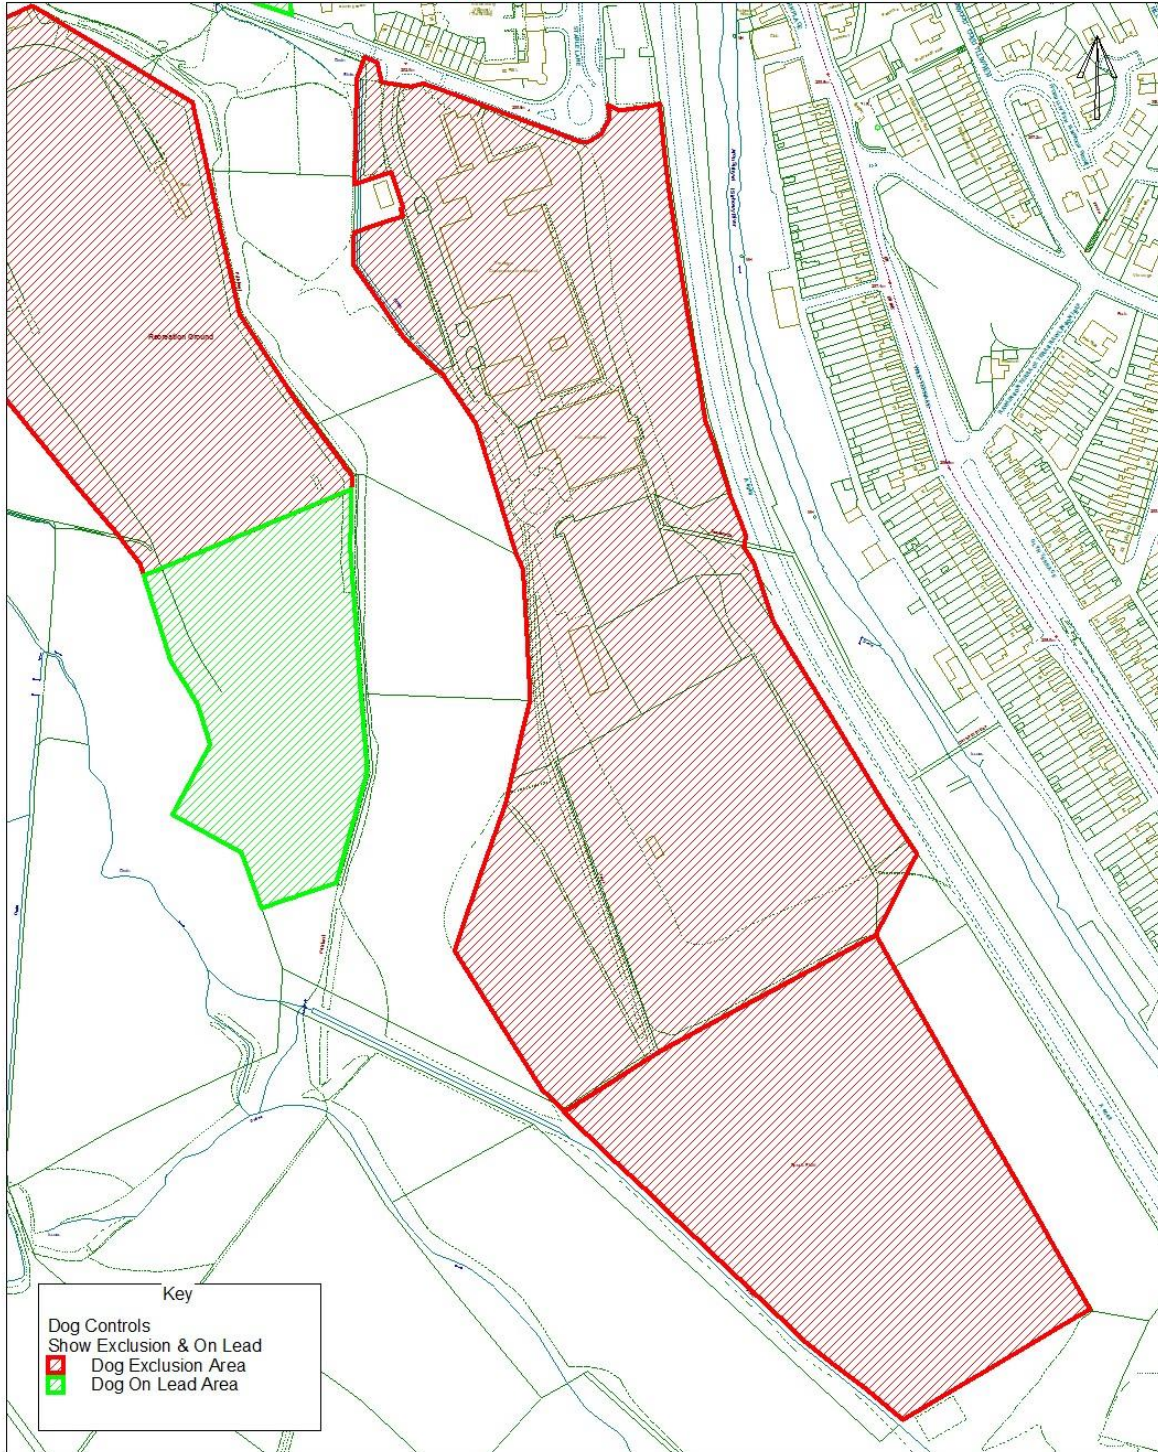

Blaenau Gwent County Borough Council

Dog Controls - Public Space Protection Order

Order Ref. No:	PSP0-DC-114
Site Name:	Tredegar Comprehensive School & leisure Centre, Stable Lane, Tredegar.
Easting:	314446
Northing:	207964