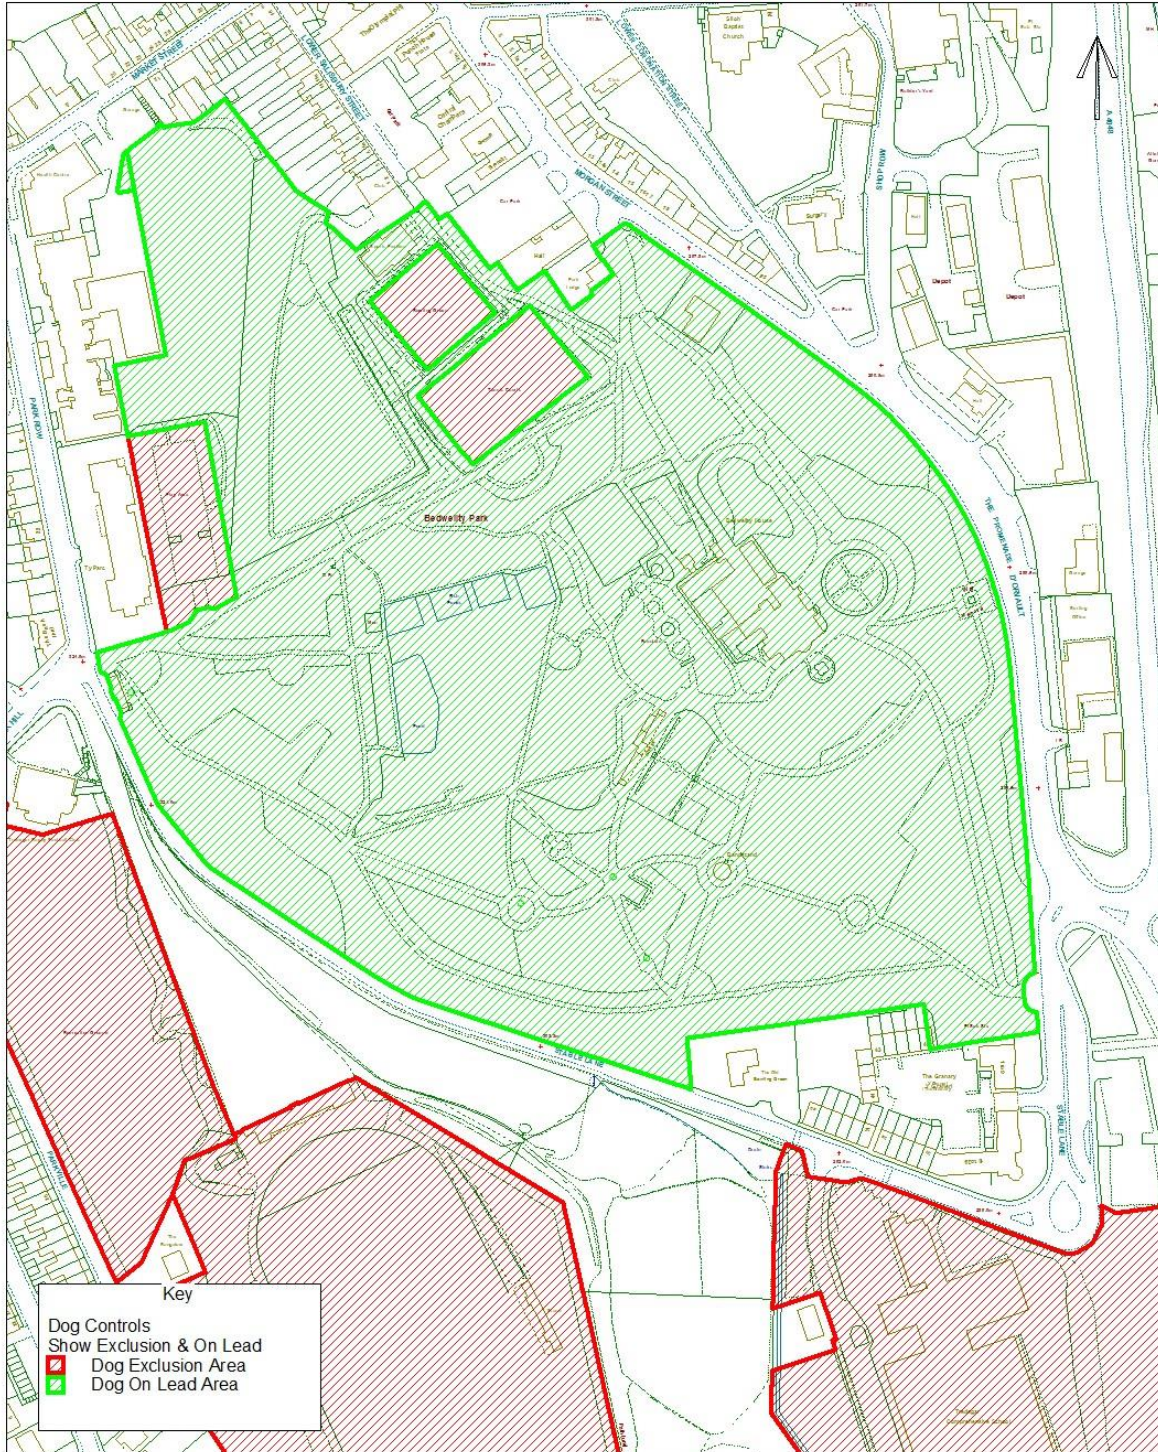

Blaenau Gwent County Borough Council

Dog Controls - Public Space Protection Order

Order Ref. No:	PSPO-DC-110 & PSPO-DC-111
Site Name:	Bedwelty Park, Tredegar.
Easting:	314247
Northing:	208489